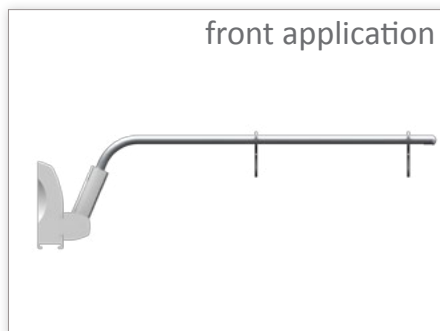

# MAGNETIC BANNER ARM

Ultimate shelf POS display solution...

[Click here to check out our Magnetic Banner Arm video!](#)

### Attachment angle options

## Magnetic Banner Arm

LHK03 | Mag-arm

- Attaches to metal shelving, fridges or fixtures
- Multiple angles and connection points allows for multiple display solutions
- Display a variety of frames, sleeves or banners